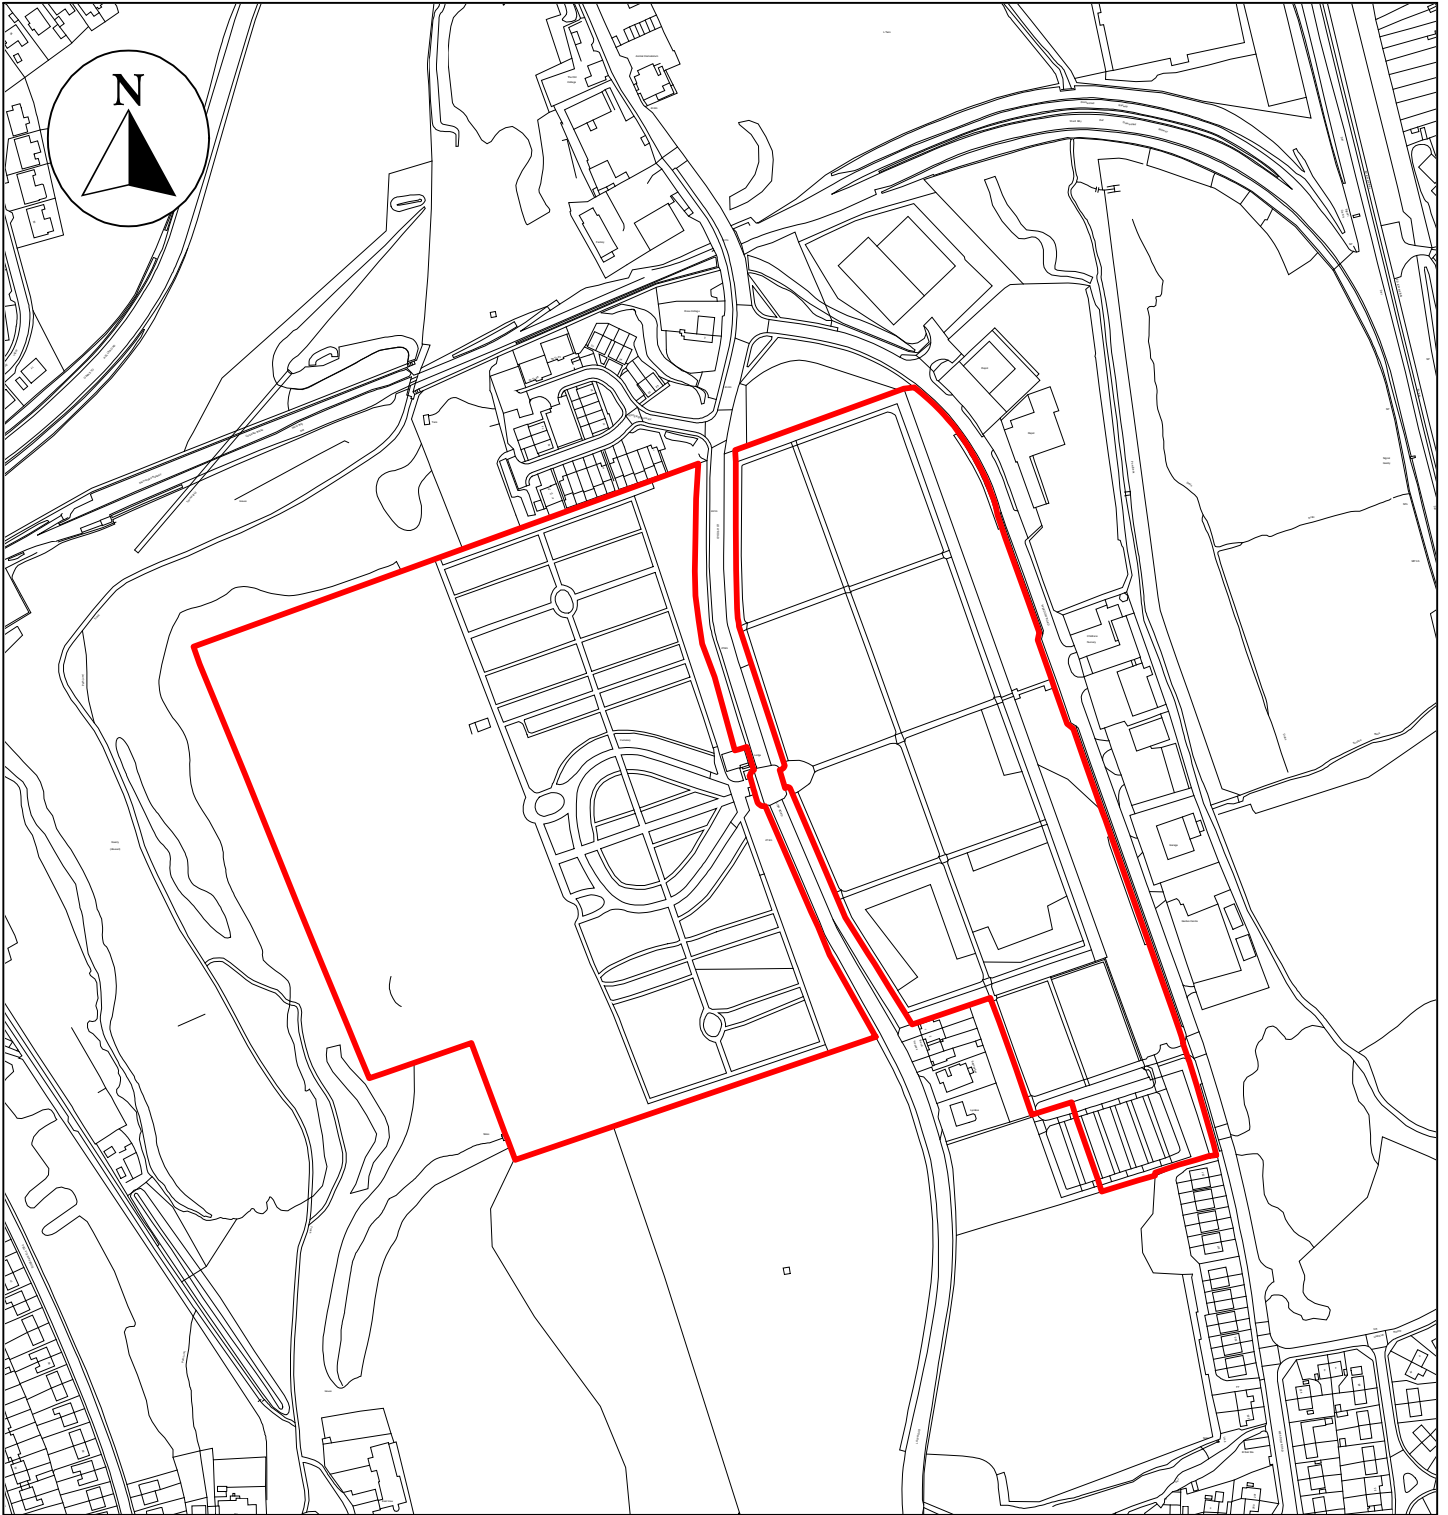

Public Space Protection Order Cumberland Council 2024

ANTI-SOCIAL BEHAVIOUR CRIME AND
POLICING ACT 2014

Low Road Cemetery, Whitehaven, CA28 9HU

Neighbourhoods
Education and Enforcement
Allerdale House
Workington
CA14 3YJ

Scale: 1 : 4,000
Date: February 2024

©crown copyright database rights 2024
ordnance survey AC0000861732